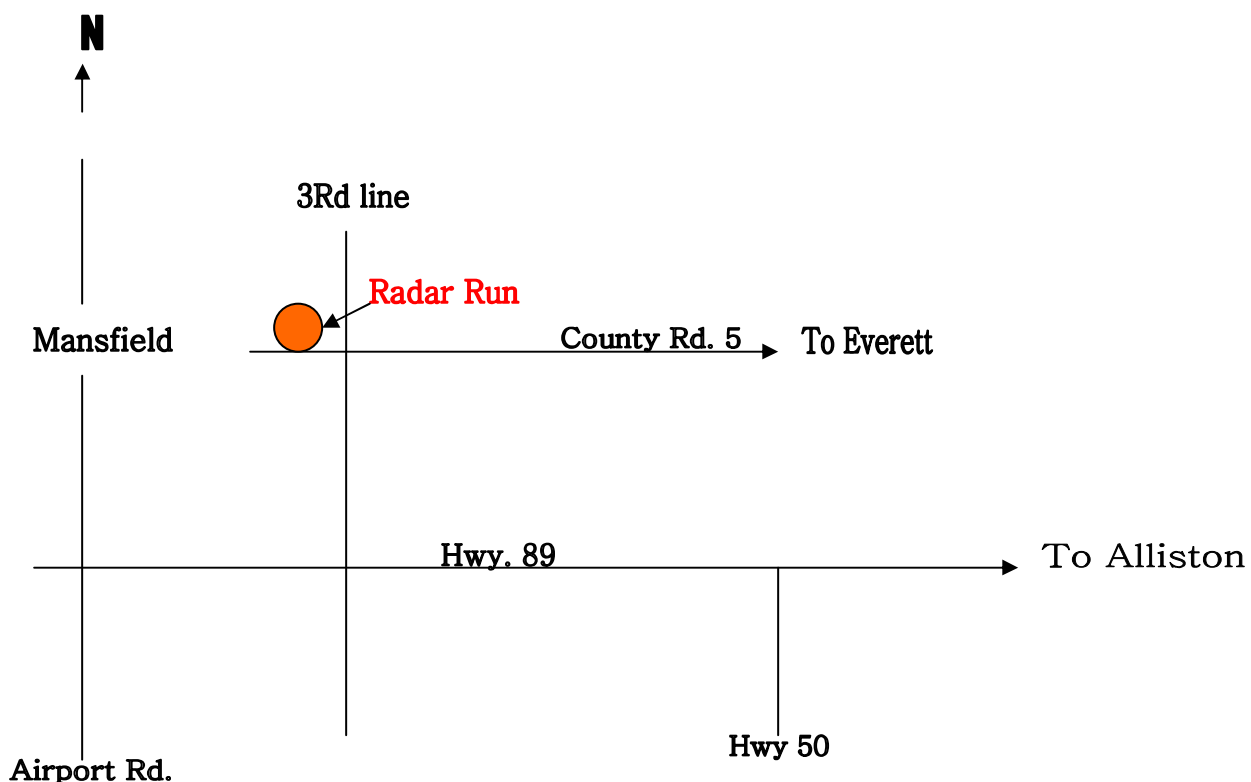

Info, www.adsc.ca or 705 435 0101